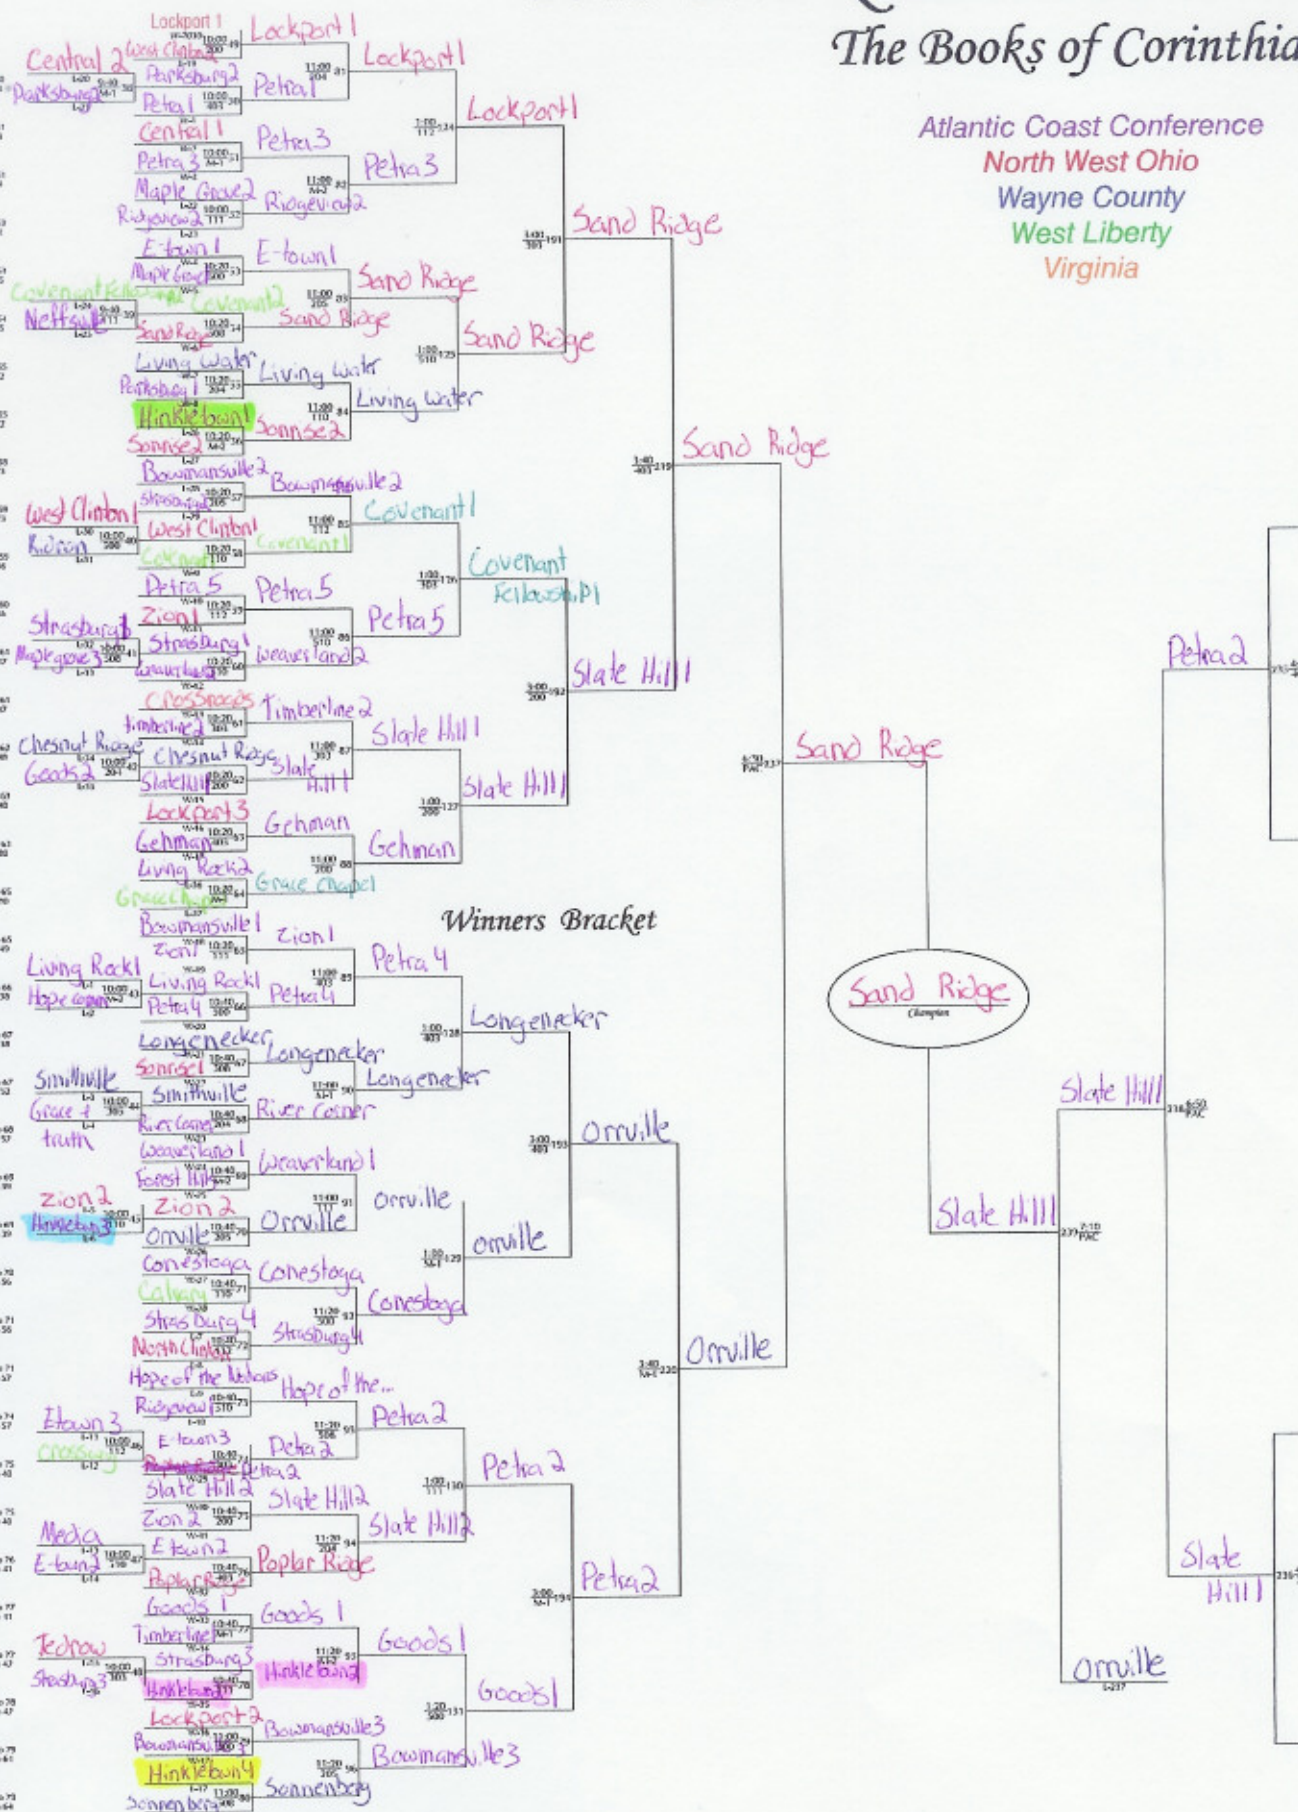

2010 Bible Quiz Invitation

The Books of Corinthia

Placement Bracket

Petra 1	9:00	10:30
Living Rock 1	9:00	10:30
Hope Community	9:00	10:30
Central 1	9:00	10:30
Petra 3	9:00	10:30
Smithville	9:00	10:30
Grace & Truth	9:00	10:30
E-Town 1	9:00	10:30
Zion 2	9:00	10:30
Maple Grove 1	9:00	10:30
Sand Ridge	9:00	10:30
Hinkletown 3	9:00	10:30
Living Water	9:00	10:30
Strasburg 4	9:00	10:30
Parkersburg Baptist 1	9:00	10:30
North Clinton	9:00	10:30
Covenant Fellowship 1	9:00	10:30
Hope of the Nations	9:00	10:30
Ridgeview 1	9:00	10:30
Petra 5	9:00	10:30
E-Town 3	9:00	10:30
Zion 1	9:00	10:30
Weaverland 2	9:00	10:30
Crossway	9:00	10:30
Medina	9:00	10:30
Crossroads	9:00	10:30
E-Town 2	9:00	10:30
Timberline 2	9:00	10:30
Slate Hill 1	9:00	10:30
Tedrow	9:00	10:30
Lockport 3	9:00	10:30
Strasburg 3	9:00	10:30
Hinkletown 4	9:00	10:30
German Mennonite	9:00	10:30
Sonnenberg	9:00	10:30
Bowmansville 1	9:00	10:30
West Clinton 2	9:00	10:30
Zion 1	9:00	10:30
Petra 4	9:00	10:30
Central 2	9:00	10:30
Parkersburg Baptist 2	9:00	10:30
Longenecker	9:00	10:30
Maple Grove 2	9:00	10:30
Sonrise 1	9:00	10:30
River Corner	9:00	10:30
Ridgeview 2	9:00	10:30
Covenant Fellowship 2	9:00	10:30
Weaverland 1	9:00	10:30
Forest Hills	9:00	10:30
Orrville	9:00	10:30
Hinkletown 1	9:00	10:30
Sonrise 2	9:00	10:30
Conestoga	9:00	10:30
Bowmansville 2	9:00	10:30
Calvary	9:00	10:30
Petra 2	9:00	10:30
Strasburg 2	9:00	10:30
West Clinton 1	9:00	10:30
Slate Hill 2	9:00	10:30
Zion 2	9:00	10:30
Kidron	9:00	10:30
Strasburg 1	9:00	10:30
Poplar Ridge	9:00	10:30
Maple Grove 3	9:00	10:30
Goods 1	9:00	10:30
Timberline 1	9:00	10:30
Chestnut Ridge	9:00	10:30
Hinkletown 2	9:00	10:30
Goods 2	9:00	10:30
Living Rock 2	9:00	10:30
Lockport 2	9:00	10:30
Grace Chapel	9:00	10:30
Bowmansville 3	9:00	10:30

Atlantic Coast Conference
 North West Ohio
 Wayne County
 West Liberty
 Virginia

Sand Ridge
 Champion

Winners Bracket

Tournament

ins